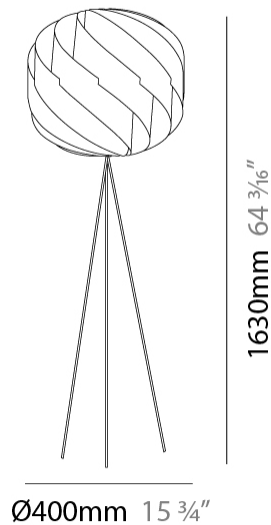

GLOBE PORTABLE

D64019-

base number   Finish
Options

PROJECT	_____
TYPE	_____
SPECIFIER	_____
QUANTITY	_____
DATE	_____

1. To build a product code in our configurator select the specify button on the base model # product page
2. To build a manual product code on this datasheet choose from the options listed below in blue font and add the suffix to the base model #

GENERAL

Series: Globe _____
Partner: Linea Zero _____
Division: Design _____
Installation: Portable _____
Product Type: Floor _____
Mounting Location: Floor _____

PHYSICAL

Shape: Round _____
Diameter (mm): 400 _____
Diameter (in): 15 3/4 _____
Height (mm): 1630 _____
Height (in): 64 3/16 _____
Diffuser: Polilux™ Shade - See Finish Options _____
Fixture Finish: WHI / BLK / SIL / NGD / COP / PKM _____
Holder Finish: White _____
Fixture Material: Polilux™/ Metal holder _____
Primary Material: Non-Static Polilux _____

ELECTRICAL

Number of Lamps: 1 _____
Lamp Type: LED Retrofit _____
Bulb Included: Bulb Not Included _____
Max. Wattage Per Lamp (W): 7 _____
Lamp Base: E26 _____
Input Voltage (V): 120 _____
Upon Request: 277Vac / GU24 _____

LED

OPTICAL

RATINGS AND CERTIFICATIONS

Certified By: Certified for North American Standards _____
IP rating: IP20 _____