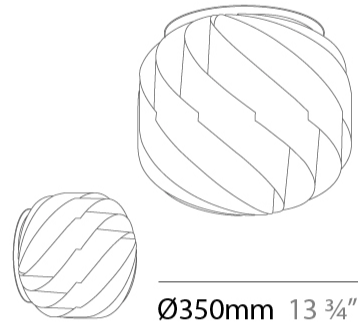

PROJECT	_____
TYPE	_____
SPECIFIER	_____
QUANTITY	_____
DATE	_____

GLOBE SURFACE

D62019-

base number   Finish
Options

1. To build a product code in our configurator select the specify button on the base model # product page
2. To build a manual product code on this datasheet choose from the options listed below in blue font and add the suffix to the base model #

GENERAL

Series: Globe
Partner: Linea Zero
Division: Design
Installation: Surface
Product Type: Ceiling Surface
Mounting Location: Ceiling

PHYSICAL

Shape: Round
Diameter (mm): 250
Diameter (in): 9 ¹³/₁₆
Height (mm): 240
Height (in): 9 ⁷/₁₆
Diffuser: Polilux™ Shade - See Finish Options
Fixture Finish: WHI / BLK / SIL / NGD / COP / PKM
Fixture Material: Polilux™/ Metal holder
Primary Material: Non-Static Polilux

ELECTRICAL

Number of Lamps: 1
Lamp Type: LED Retrofit
Bulb Included: Bulb Not Included
Max. Wattage Per Lamp (W): 7
Lamp Base: E26
Input Voltage (V): 120
Upon Request: 277Vac / GU24

LED

OPTICAL

RATINGS AND CERTIFICATIONS

Certified By: Certified for North American Standards
IP rating: IP20