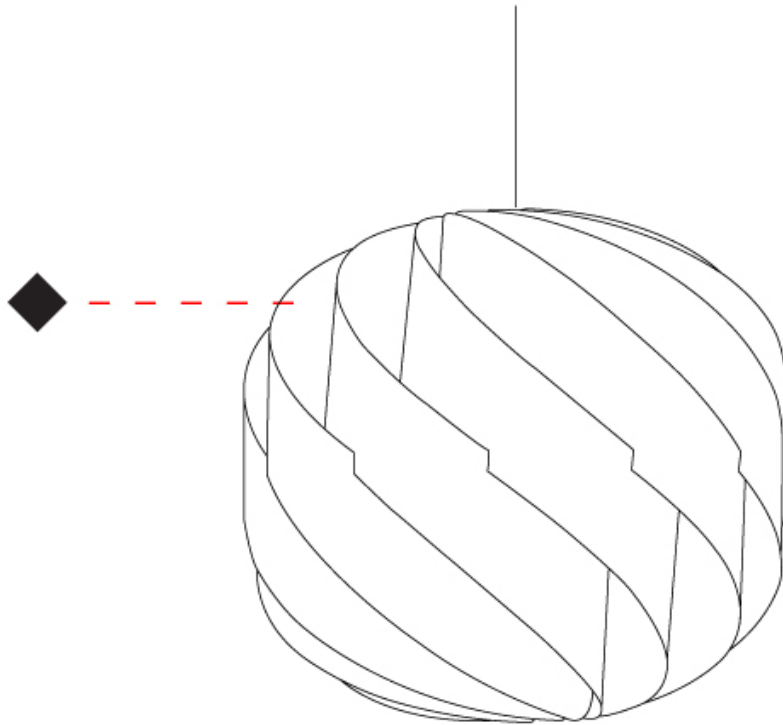

GLOBE SUSPENSION

D61022- : D61022-WHI

PROJECT

TYPE

SPECIFIER

QUANTITY

DATE

D