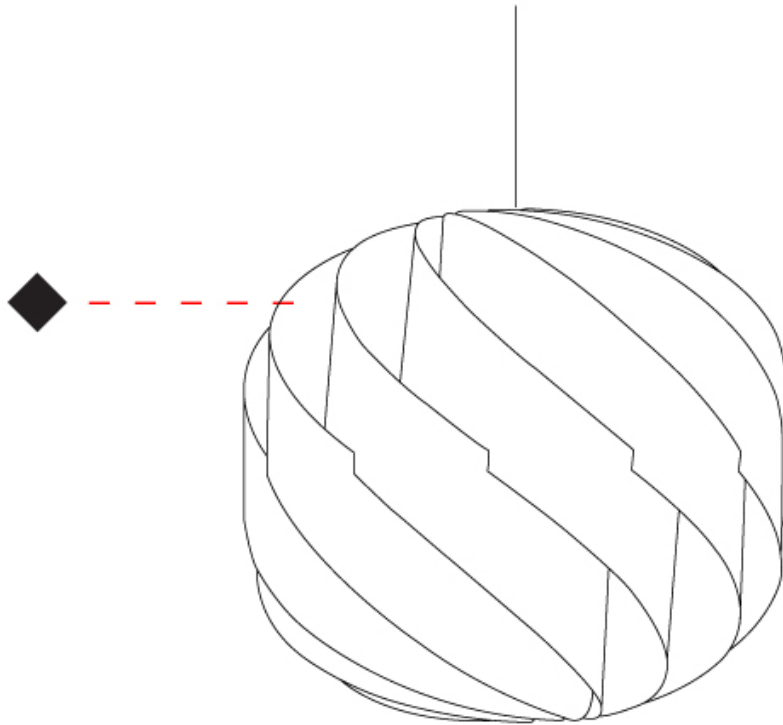

GLOBE SUSPENSION

D61022- : D61022-SIL

PROJECT

TYPE

SPECIFIER

QUANTITY

DATE