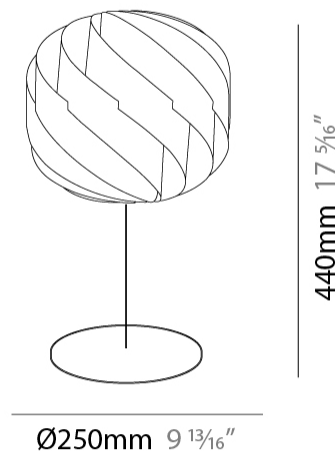

GLOBE PORTABLE

D64021-

base number   Finish
Options

1. To build a product code in our configurator select the specify button on the base model # product page
2. To build a manual product code on this datasheet choose from the options listed below in blue font and add the suffix to the base model #

GENERAL

Series: Globe
Partner: Linea Zero
Division: Design
Installation: Portable
Product Type: Table
Mounting Location: Table

PHYSICAL

Shape: Round
Diameter (mm): 250
Diameter (in): 9 ¹³/₁₆
Height (mm): 440
Height (in): 17 ⁵/₁₆
Diffuser: Polilux™ Shade - See Finish Options
Fixture Finish: WHI / BLK / SIL / NGD / COP / PKM
Fixture Material: Polilux™/ Metal holder
Primary Material: Non-Static Polilux
Upon Request: Bolt Down

ELECTRICAL

Number of Lamps: 1
Lamp Type: LED Retrofit
Bulb Included: Bulb Not Included
Max. Wattage Per Lamp (W): 7
Lamp Base: E26
Input Voltage (V): 120
Upon Request: 277Vac / GU24

LED

OPTICAL

RATINGS AND CERTIFICATIONS

Certified By: Certified for North American Standards
IP rating: IP20

PROJECT	_____
TYPE	_____
SPECIFIER	_____
QUANTITY	_____
DATE	_____