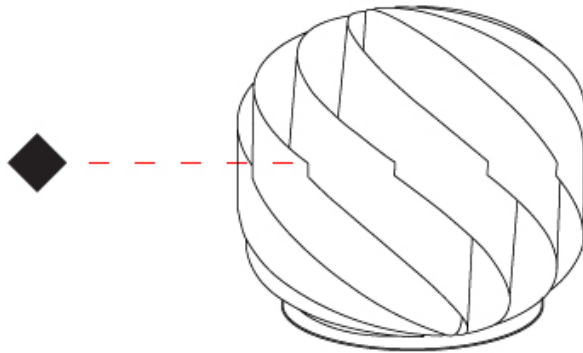

D64013-

PROJECT

TYPE

SPECIFIER

QUANTITY

DATE

D