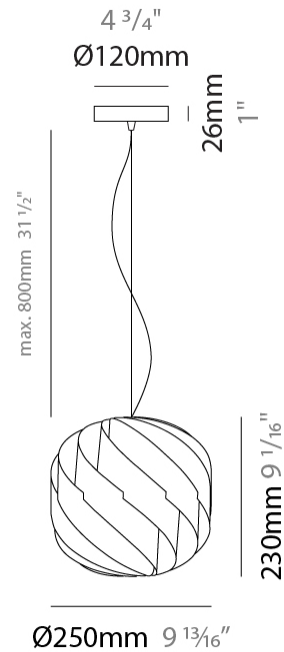

GLOBE SUSPENSION

D61024-

base number   Finish
Options

1. To build a product code in our configurator select the specify button on the base model # product page
2. To build a manual product code on this datasheet choose from the options listed below in blue font and add the suffix to the base model #

GENERAL

Series: Globe
Partner: Linea Zero
Division: Design
Installation: Suspension
Product Type: Pendant
Mounting Location: Ceiling

PHYSICAL

Shape: Round
Diameter (mm): 250
Diameter (in): 9 ¹³/₁₆
Height (mm): 230
Height (in): 9 ¹/₁₆
Max. Overall Height (mm): 1030
Max. Overall Height (in): 40 ⁹/₁₆
Diffuser: Polilux™ Shade - See Finish Options
Fixture Finish: WHI / BLK / SIL / NGD / COP / PKM
Fixture Material: Polilux™/ Metal holder
Primary Material: Non-Static Polilux
Cable Details: 800mm / 31 1/2" Transparent Cable & Wire

ELECTRICAL

Number of Lamps: 1
Lamp Type: LED Retrofit
Bulb Included: Bulb Not Included
Max. Wattage Per Lamp (W): 7
Lamp Base: E26
Input Voltage (V): 120
Upon Request: 277Vac / GU24

LED

OPTICAL

RATINGS AND CERTIFICATIONS

Certified By: Certified for North American Standards
IP rating: IP20

PROJECT	_____
TYPE	_____
SPECIFIER	_____
QUANTITY	_____
DATE	_____