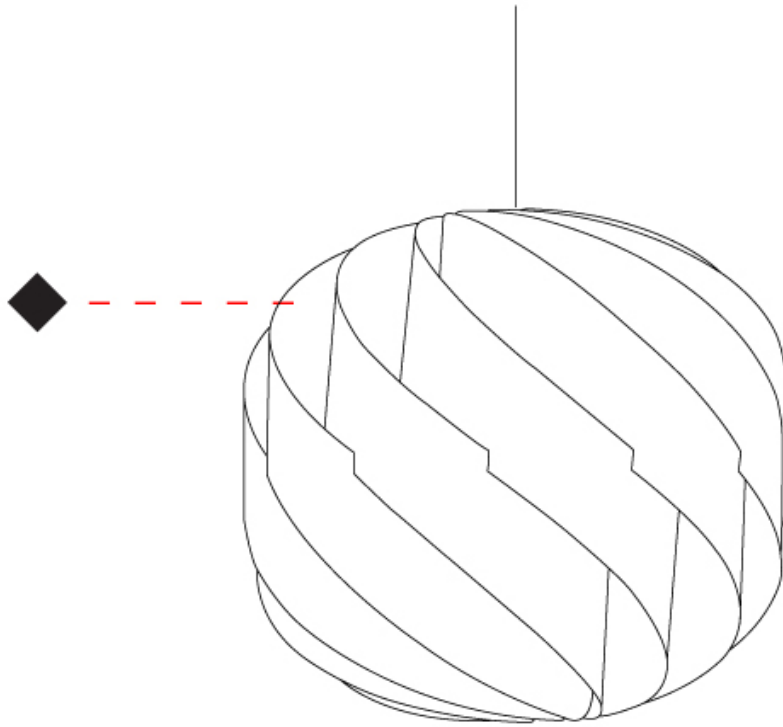

GLOBE SUSPENSION

D61022-

PROJECT

TYPE

SPECIFIER

QUANTITY

DATE

D