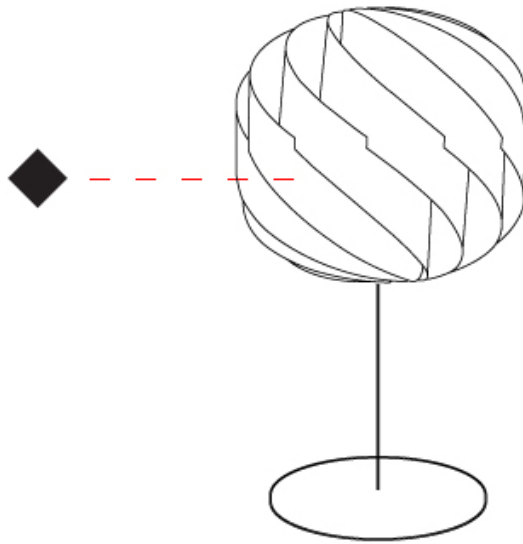

GLOBE PORTABLE

D64021-

PROJECT

TYPE

SPECIFIER

QUANTITY

DATE

D