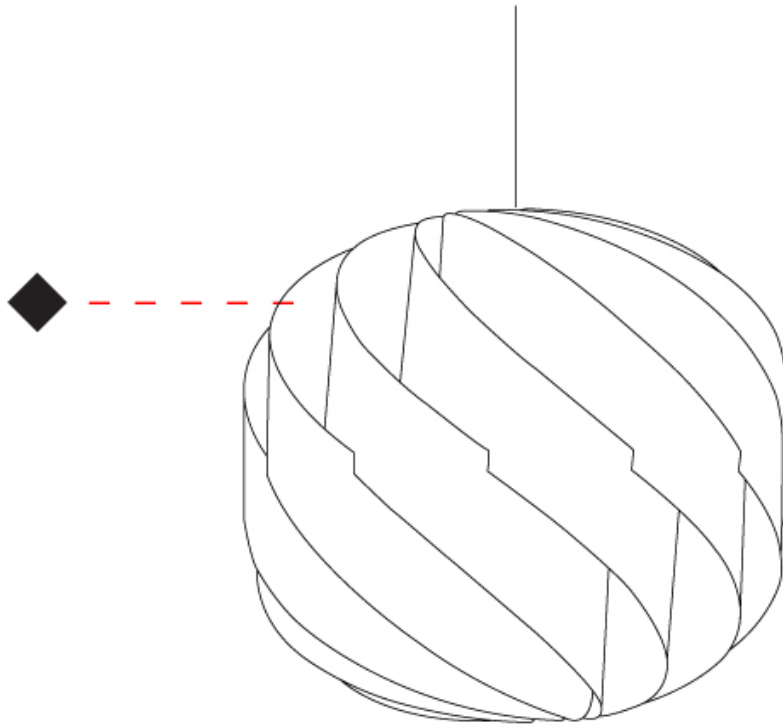

GLOBE SUSPENSION

D61021-

PROJECT	_____
TYPE	_____
SPECIFIER	_____
QUANTITY	_____
DATE	_____