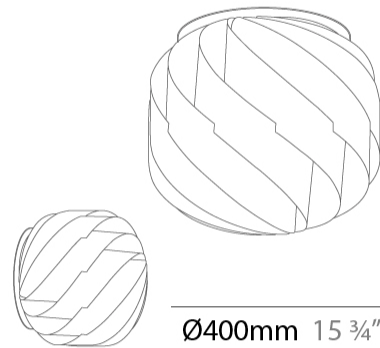

PROJECT
TYPE
SPECIFIER
QUANTITY
DATE

GLOBE SURFACE

D62017-

base number   Finish
Options

1. To build a product code in our configurator select the specify button on the base model # product page
2. To build a manual product code on this datasheet choose from the options listed below in blue font and add the suffix to the base model #

GENERAL

Series: Globe
Partner: Linea Zero
Division: Design
Installation: Surface
Product Type: Ceiling Surface
Mounting Location: Ceiling

PHYSICAL

Shape: Round
Diameter (mm): 400
Diameter (in): 15 3/4
Height (mm): 390
Height (in): 15 3/8
Diffuser: Polilux™ Shade - See Finish Options
Fixture Finish: WHI / BLK / SIL / NGD / COP / PKM
Fixture Material: Polilux™/ Metal holder
Primary Material: Non-Static Polilux

ELECTRICAL

Number of Lamps: 1
Lamp Type: LED Retrofit
Bulb Included: Bulb Not Included
Max. Wattage Per Lamp (W): 7
Lamp Base: E26
Input Voltage (V): 120
Upon Request: 277Vac / GU24

LED

OPTICAL

RATINGS AND CERTIFICATIONS

Certified By: Certified for North American Standards
IP rating: IP20