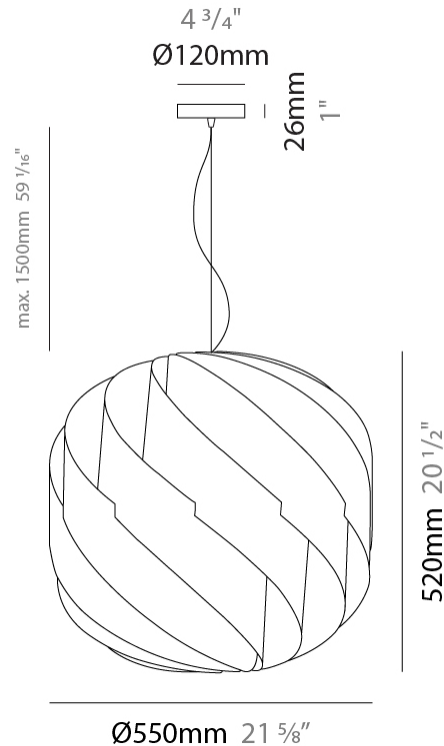

GLOBE SUSPENSION

D61021-

base number Finish
Options

1. To build a product code in our configurator select the specify button on the base model # product page
2. To build a manual product code on this datasheet choose from the options listed below in blue font and add the suffix to the base model #

GENERAL

Series: Globe
Partner: Linea Zero
Division: Design
Installation: Suspension
Product Type: Pendant
Mounting Location: Ceiling

PHYSICAL

Shape: Round
Diameter (mm): 550
Diameter (in): 21 5/8
Height (mm): 520
Height (in): 20 1/2
Max. Overall Height (mm): 2020
Max. Overall Height (in): 79 1/2
Diffuser: Polilux™ Shade - See Finish Options
Fixture Finish: WHI / BLK / SIL / NGD / COP / PKM
Fixture Material: Polilux™/ Metal holder
Primary Material: Non-Static Polilux
Cable Details: 1500mm / 59 1/16" Transparent Cable & Wire

ELECTRICAL

Number of Lamps: 2
Lamp Type: LED Retrofit
Bulb Included: Bulb Not Included
Max. Wattage Per Lamp (W): 7
Lamp Base: E26
Input Voltage (V): 120
Upon Request: 277Vac / GU24

LED

OPTICAL

RATINGS AND CERTIFICATIONS

Certified By: Certified for North American Standards
IP rating: IP20

PROJECT
TYPE
SPECIFIER
QUANTITY
DATE